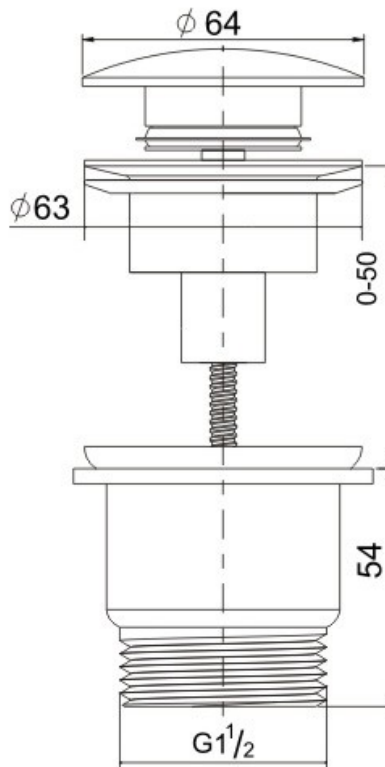

**OSBORNE
32x40mm TWO PART
UNIVERSAL PUSH POP WASTE
CHROME
(K326-D)**

Suitable for:
Overflow or no overflow basins
Gro Osborne 40mm Bottle Trap

WMK25985

Proudly imported and distributed by
Gro Agencies Pty Ltd
Unit 2 / 37 Howe St, Osborne Park, WA, 6017
P 08 9446 3288 E info@groagencies.com.au W www.groagencies.com.au